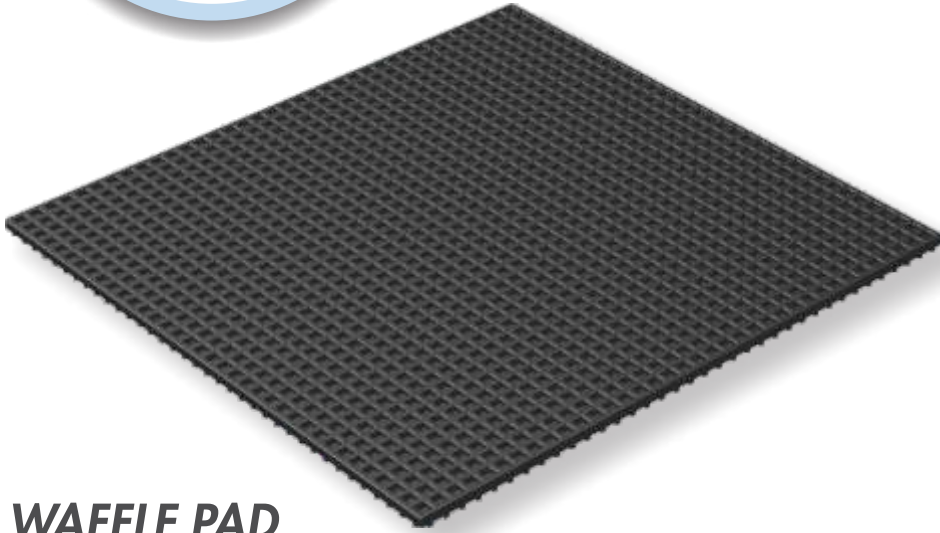

Waffle Pad

WAFFLE PAD

Model: WP10

- ★ Provides anti-vibration & noise reduction platform for airconditioning units
- ★ Excellent load bearing strength and grip

WAFFLE STRIP

Model: WP1010

- ★ Configured to be conveniently cut into 100mm squares or 25mm wide strips