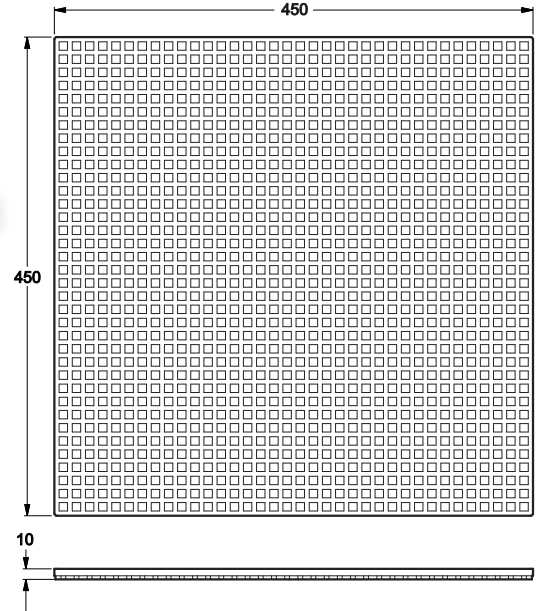

Waffle Pad

WAFFLE PAD

Model: WP10

- ★ Provides anti-vibration & noise reduction platform for airconditioning units
- ★ Excellent load bearing strength and grip

WAFFLE STRIP

Model: WP1010

- ★ Configured to be conveniently cut into 100mm squares or 25mm wide strips