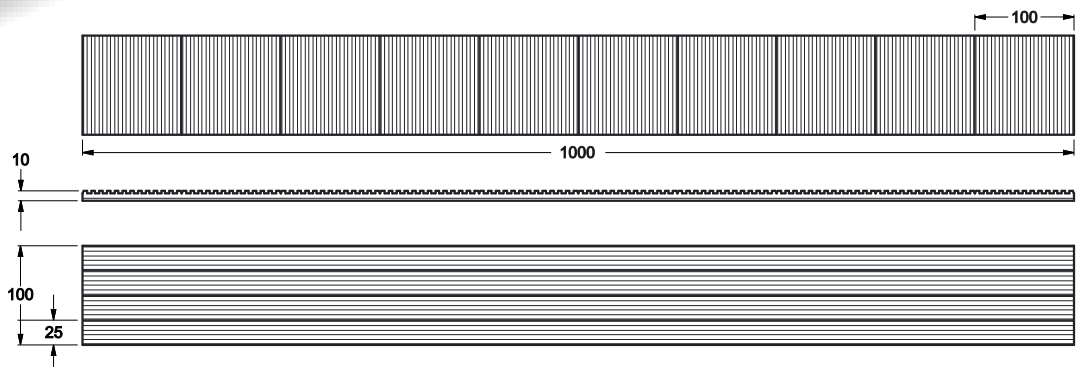

Waffle Pad

WAFFLE PAD

Model: WP10

- ★ Provides anti-vibration & noise reduction platform for airconditioning units
- ★ Excellent load bearing strength and grip

WAFFLE STRIP

Model: WP1010

- ★ Configured to be conveniently cut into 100mm squares or 25mm wide strips