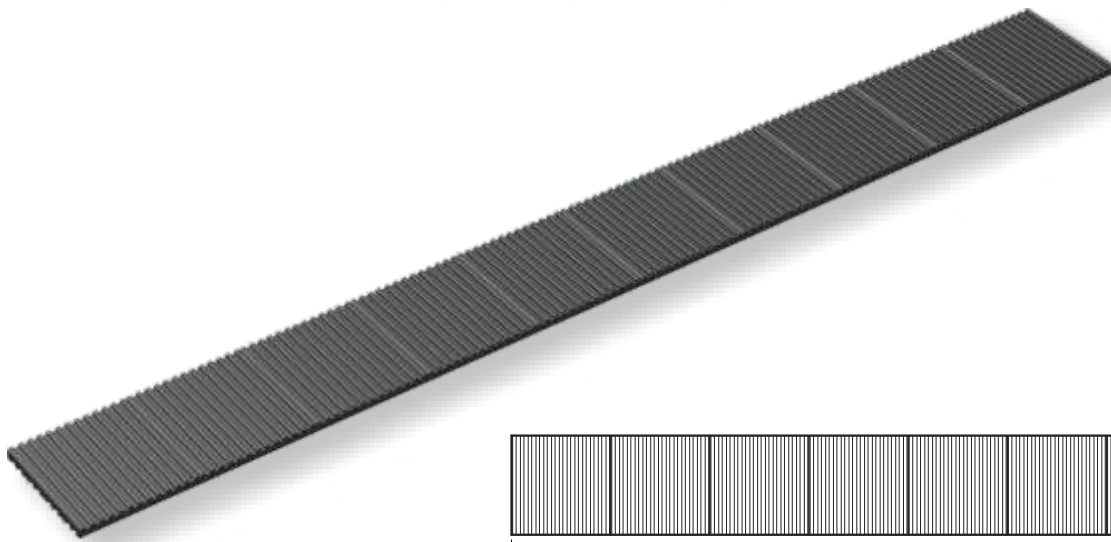

Waffle Pad

WAFFLE PAD

Model: WP10

- ★ Provides anti-vibration & noise reduction platform for airconditioning units
- ★ Excellent load bearing strength and grip

WAFFLE STRIP

Model: WP1010

- ★ Configured to be conveniently cut into 100mm squares or 25mm wide strips