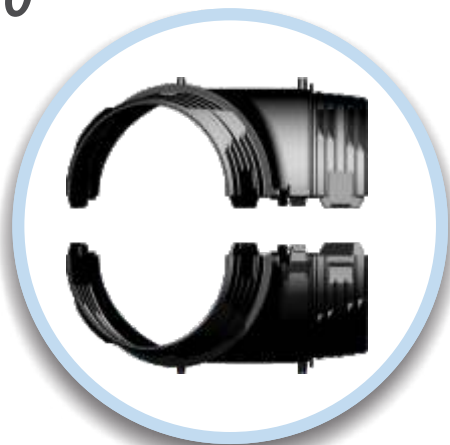

Y-Pieces

EY15

EY20

EY25

- ★ Available in 3 sizes - 150, 200 & 250
- ★ Option to fit adjustable damper blade
- ★ Simple clip together design to reduce packaging space

CODE	COMPONENT	DESCRIPTION	BOX QTY	CARTON SIZE
Y-PIECES				
EY15	PLAIN Y-PIECE	150 x 150 x 150	20	812 x 500 x 330
EY20	PLAIN Y-PIECE	200 x 200 x 200	15	672 x 500 x 380
EY25	PLAIN Y-PIECE	250 x 250 x 250	15	812 x 500 x 380